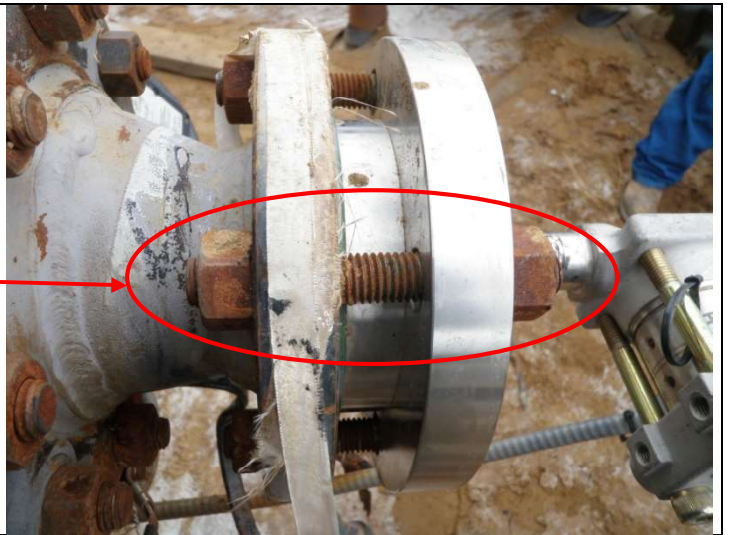

Transmitter valving – signs of leaking

Stainless to carbon flanges – no CP isolation kit installed

1 inch hole through corrosion

Overview

Manway

Door plate