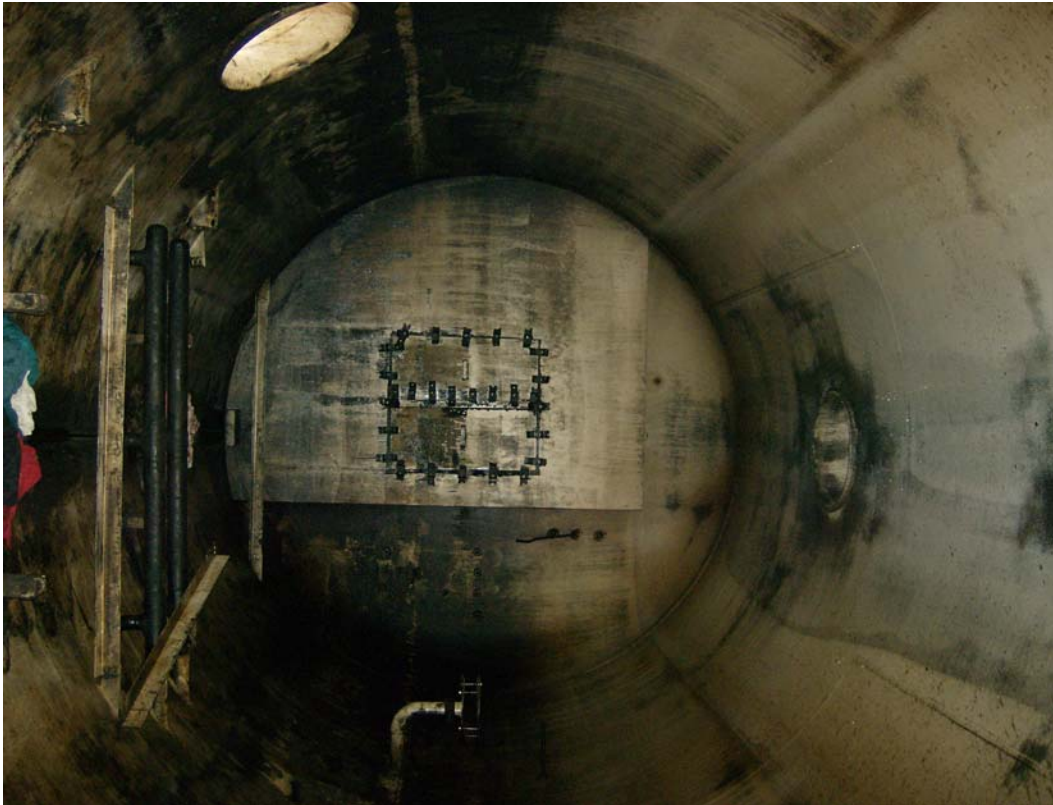

A0434166\_\_21Apr09

A0434166\_Internal weir plate\_21Apr09

A0434166\_Internal East head\_21Apr09

A0434166\_Interior with sludge on floor\_21Apr09